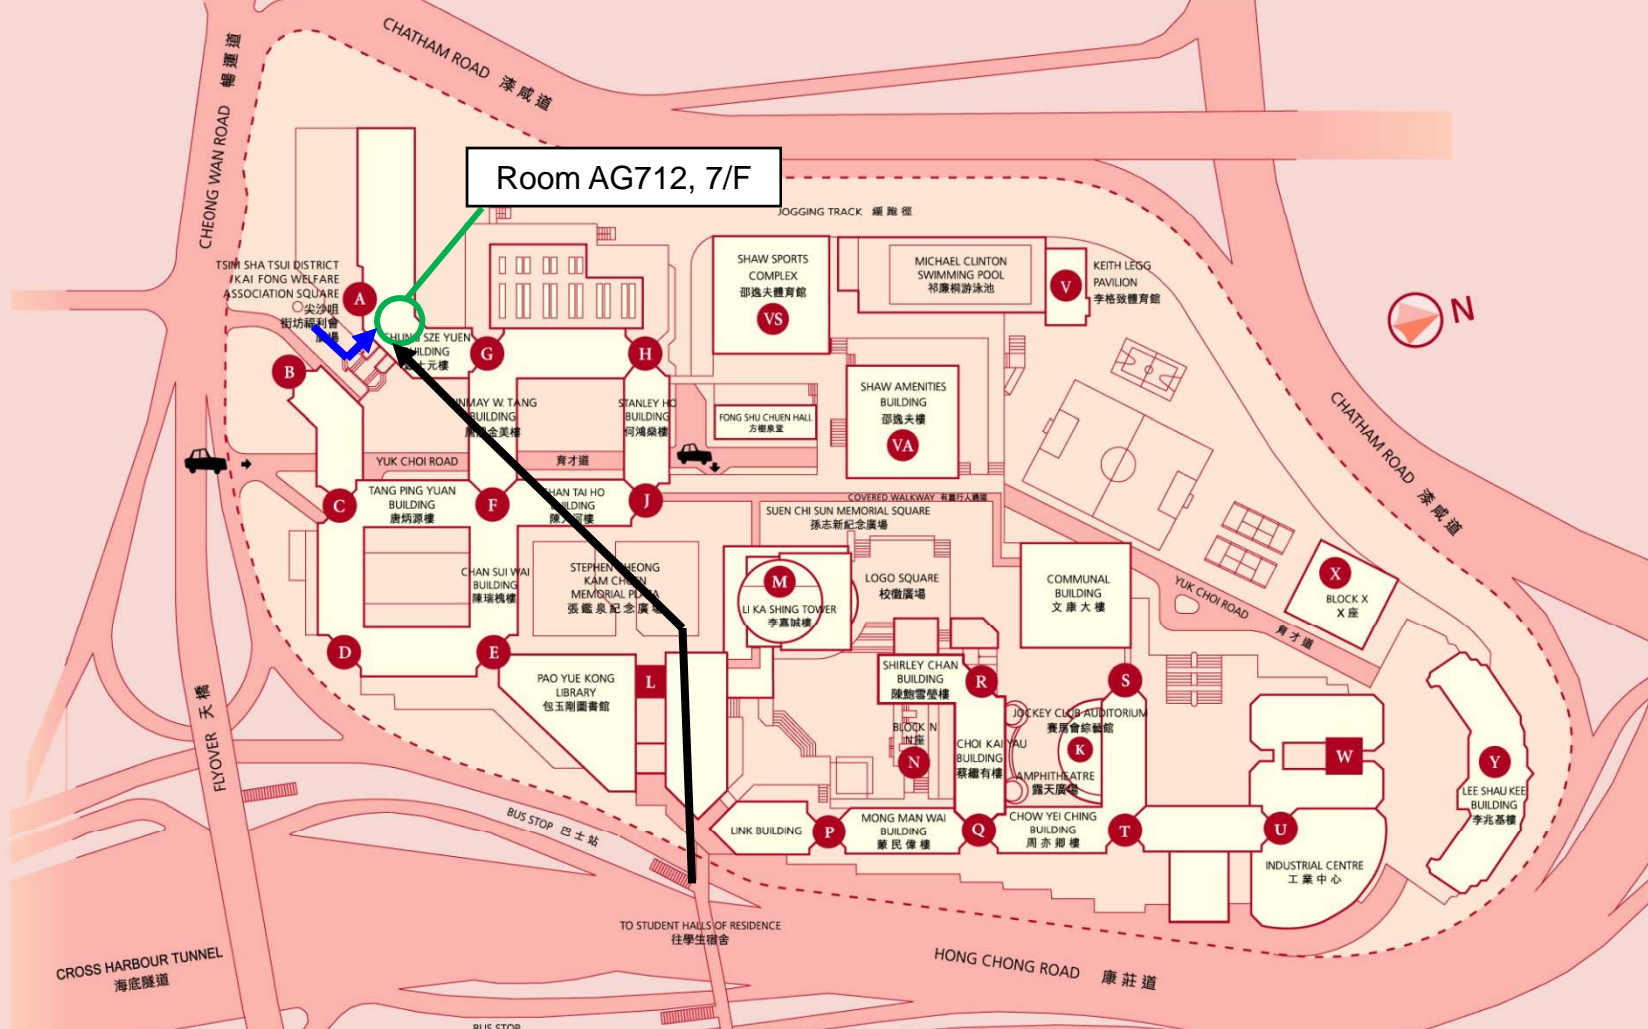

Campus Map
校園地圖

-  From core A to room AG712, 7/F (Lift from G/F to 7/F, core A)
-  From Bus station to room AG712, 7/F (Lift from Podium to 7/F, core A)

STUDENT HALLS OF RESIDENCE