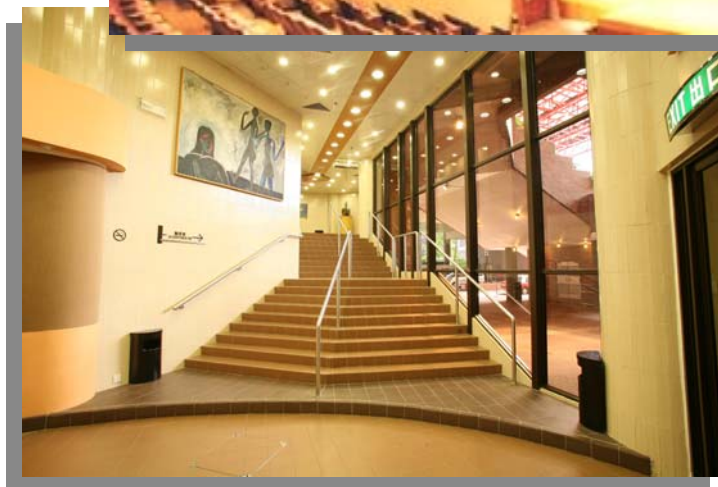

SYMPOSIUM VENUE

Chiang Chen Studio Theatre
The Hong Kong Polytechnic University
Hunghom, Kowloon, Hong Kong

Chiang Chen Studio Theatre is located in Chung Sze Yuen Building right at the Fountain Square entrance of The Hong Kong Polytechnic University at Cheong Wan Road. It is adjacent to Hong Kong Cross Harbour Tunnel and MTR Hung Hom Station, with Tsimshatsui commercial area in its vicinity, and is easily accessible by various means of public transportation.

(Website: <http://www.auditorium.polyu.edu.hk/eng/ccst_site/index_2.htm>)