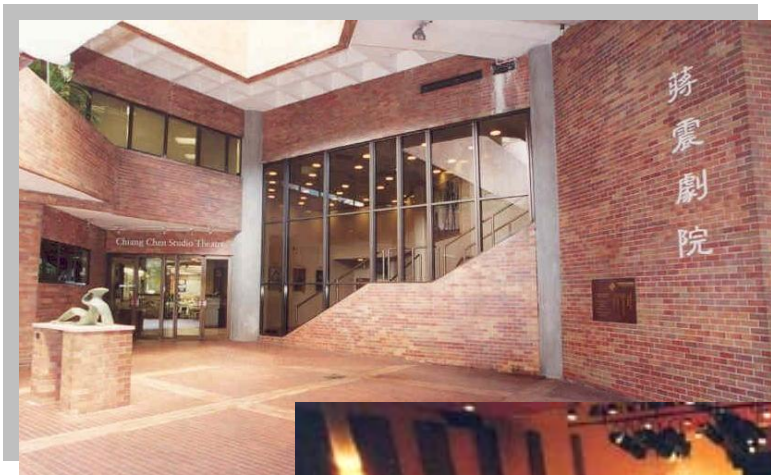

SYMPOSIUM VENUE

Chiang Chen Studio Theatre
The Hong Kong Polytechnic University
Hunghom, Kowloon, Hong Kong

Chiang Chen Studio Theatre is located in Chung Sze Yuen Building right at the Fountain Square entrance of The Hong Kong Polytechnic University at Cheong Wan Road. It is adjacent to Hong Kong Cross Harbour Tunnel and MTR Hung Hom Station, with Tsimshatsui commercial area in its vicinity, and is easily accessible by various means of public transportation.

(Website: <http://www.auditorium.polyu.edu.hk/eng/ccst_site/index_2.htm>)